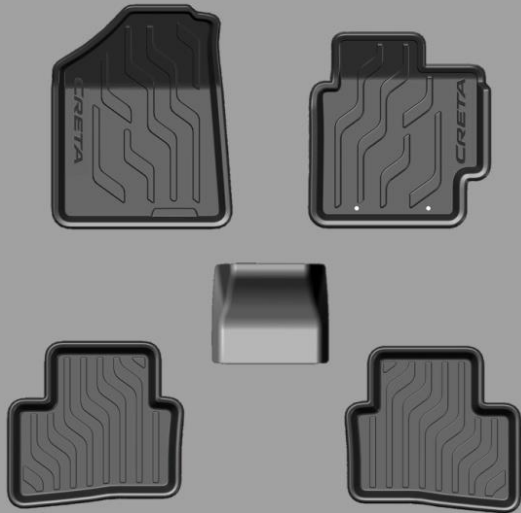

S. No	Part Name	Part Number	NDP	MRP
12	Mud Guard	BVS46AP000	113.50	199.00
13	Door Visor	BVS22AP000	683.87	1199.00
14	Door Sill Guard	BVS37AP001	484.24	849.00
15	Window Sunshade Row A + B	BVS72AP000	1552.29	2399.00
16	Window Sunshade	BVS72AP001	2328.76	3599.00
	Row A + B + R			
17	All Weather Mat - Designer	BVS12AP000	1311.28	2299.00
18	Carpet Mat - Standard	BVS14AP001	510.53	789.00
19	Carpet Mat - Premium	BVS14AP002	1617.00	2499.00
20	3D Mat	BVS14AP000	1197.20	2099.00

Door Sil Plate

Car Body Cover

Mud Flaps

Side Fender Fin

Sun Shades

3D Mats

AWM-Black

Carpet Mats