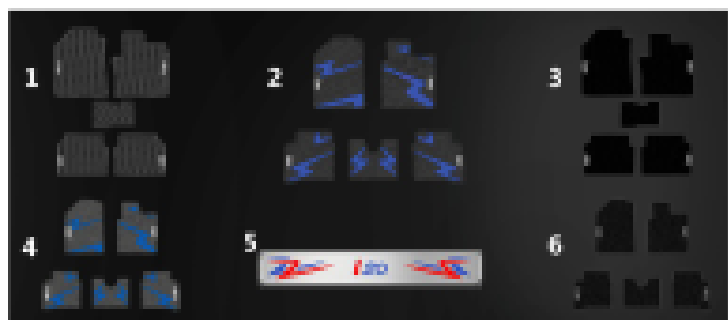

9. Rear Boot Garnish

*Actual Product may differ from the reference images above

1. Headlamp Garnish

4. Window Side Beading

7. Tail Lamp Garnish

5. Door Handle Garnish

8. Rear Bumper Corner Protector

3. Door Visor

6. Body Side Molding

9. Rear Boot Garnish

*Actual Product may differ from the reference images above

- 1. AWM - Transparent
- 2. AWM - Designer
- 3. AWM - Black
- 4. Designer Carpet Mat
- 5. Door Sill Plate - Dual Tone
- 6. Carpet Mat - Black

*Actual Product may differ from the reference images above

1. 3D Mats

2. 3D Boot Mat

3. Mud Flaps

4. Window Sunshades

5. Car Cover

T7S11AP000SII	Striped interior_INT(PRE)Seat Cover
T7S11AP001SID	Striped interior_DET(PRE)Seat Cover