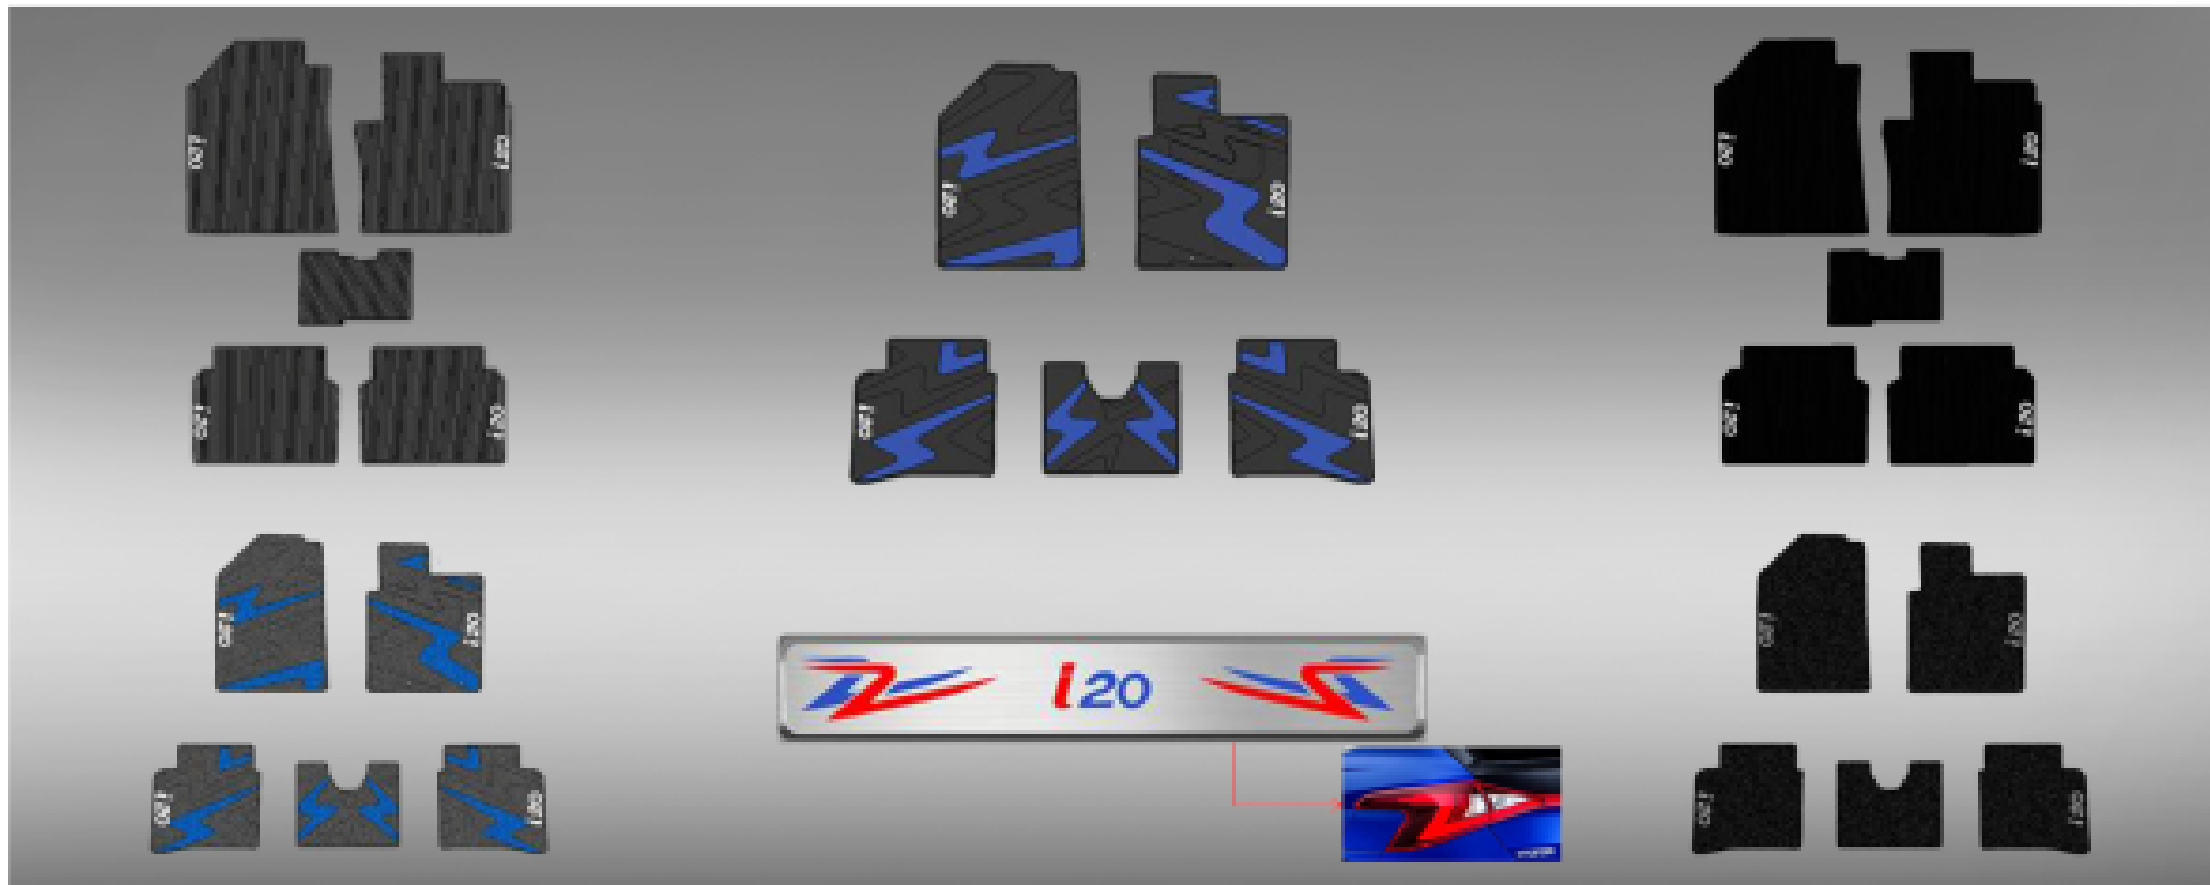

6. Body Side Molding

9. Rear Boot Garnish

*Actual Product may differ from the reference images above

- 1. AWM - Transparent
- 2. AWM - Designer
- 3. AWM - Black
- 4. Designer Carpet Mat
- 5. Door Sill Plate - Dual Tone
- 6. Carpet Mat - Black