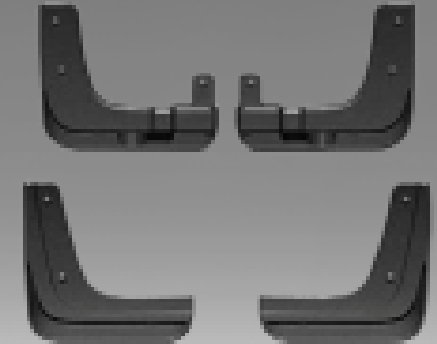

6. Body Side Molding

9. Rear Boot Garnish

*Actual Product may differ from the reference images above

- 1. AWM - Transparent
- 2. AWM - Designer
- 3. AWM - Black
- 4. Designer Carpet Mat
- 5. Door Sill Plate - Dual Tone
- 6. Carpet Mat - Black

*Actual Product may differ from the reference images above

1. 3D Mats

2. 3D Boot Mat

3. Mud Flaps

4. Window Sunshades

5. Car Cover

T7S11AP000SII	Striped interior_INT(PRE)Seat Cover
T7S11AP001SID	Striped interior_DET(PRE)Seat Cover